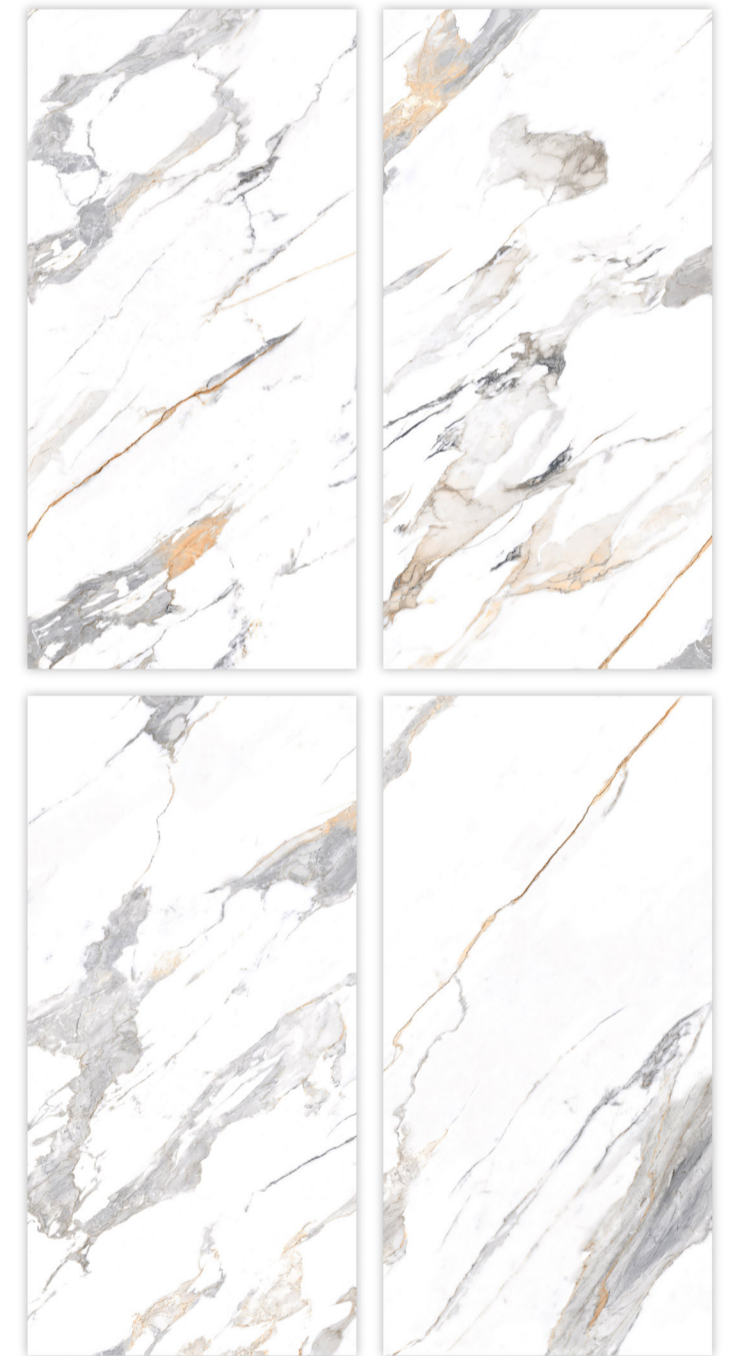

Glazed
**Vitrifide
Tiles**

Surface: Glossy

AMZON GREEN

600X600MM | 600X1200MM

Surface: Glossy

AMZON GREY

600X600MM | 600X1200MM

SCRATCH & IMPACT RESISTANT