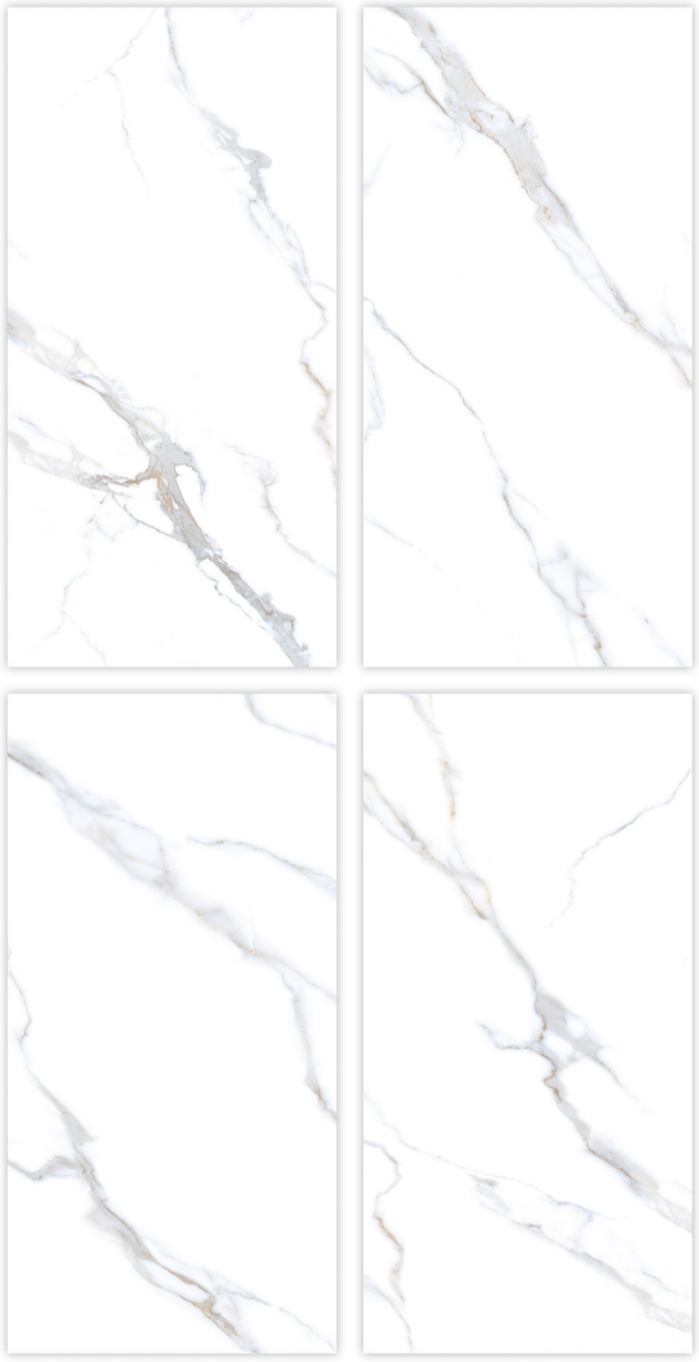

TAILORED DESIGN

WATER RESISTANT

Glazed
Vitrifide Tiles

Surface: Glossy

MICHELANGELO

600X600MM | 600X1200MM

Surface: Glossy

MICHELANGWLO PEARL