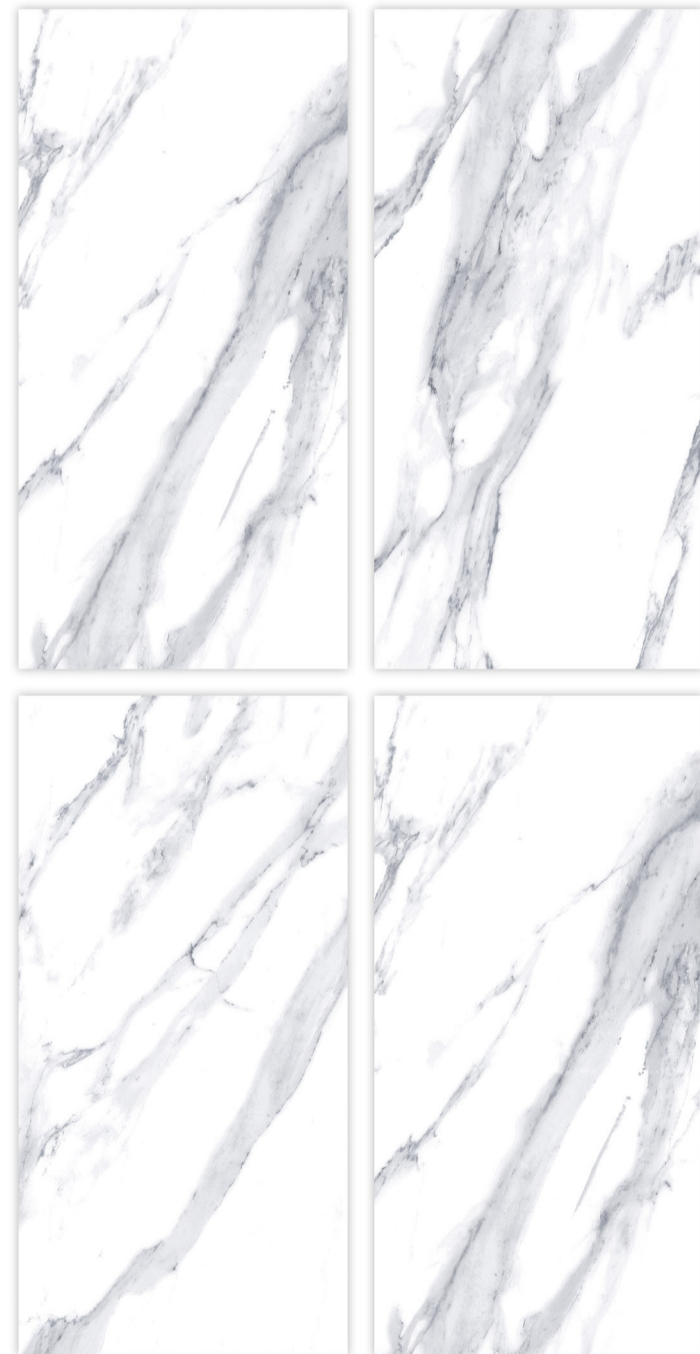

EASY TO CLEAN

COLOR STABILITY

TAILORED DESIGN

WATER RESISTANT

Glazed
Vitrifide Tiles

Surface: Glossy

CARRARA STATUARIO

600X600MM | 600X1200MM