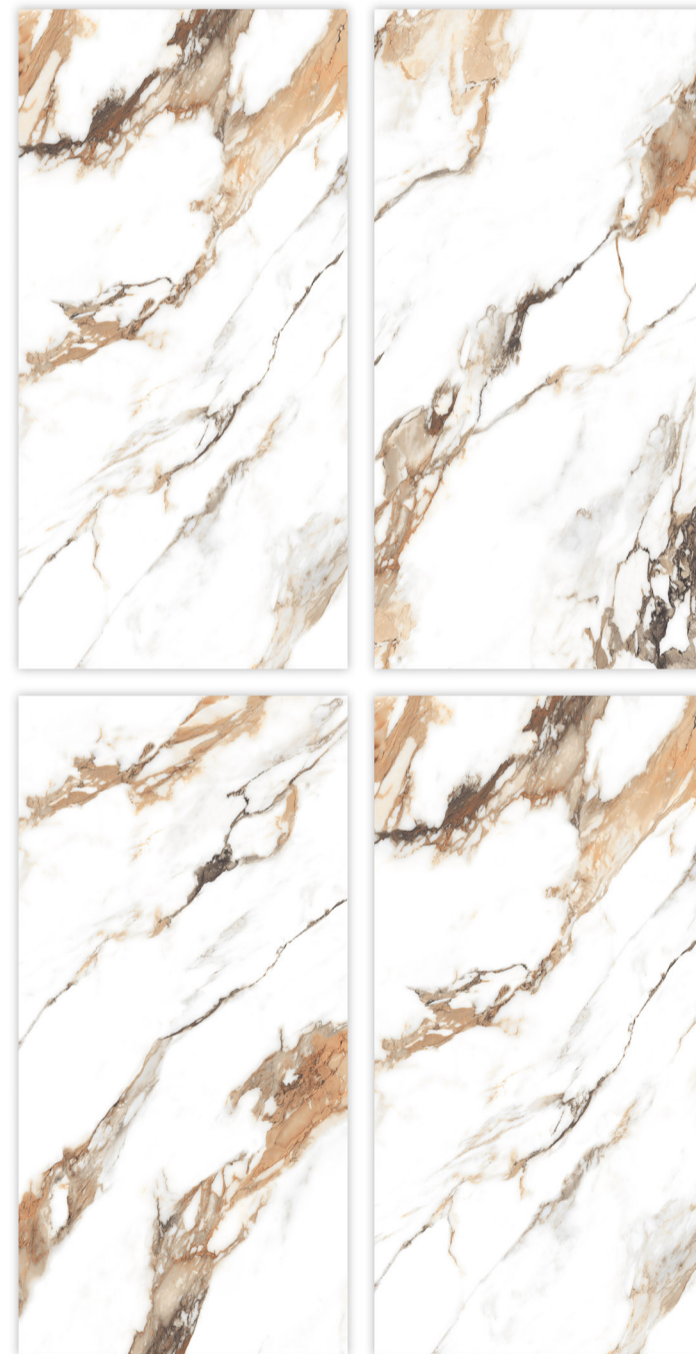

Glazed **Vitrifide Tiles**

Surface: Glossy

STATUARIO LEGEND

600X600MM | 600X1200MM