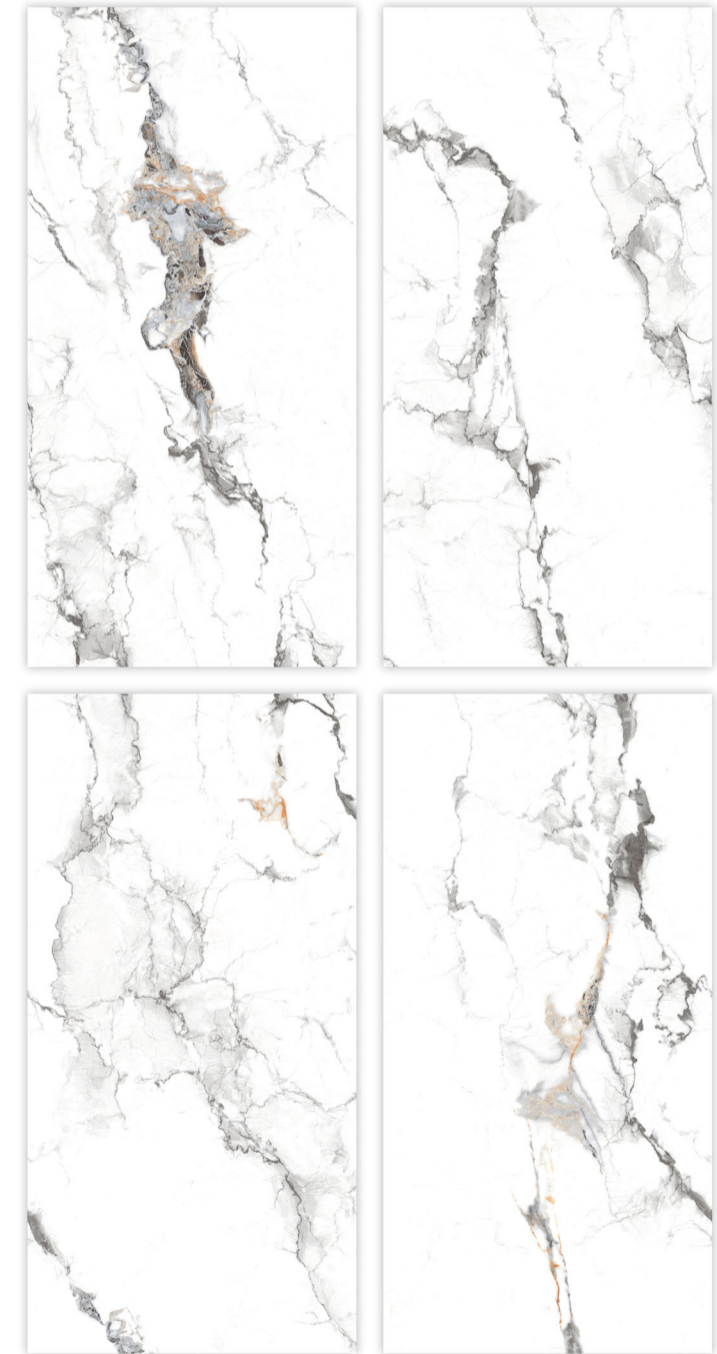

Surface: Glossy