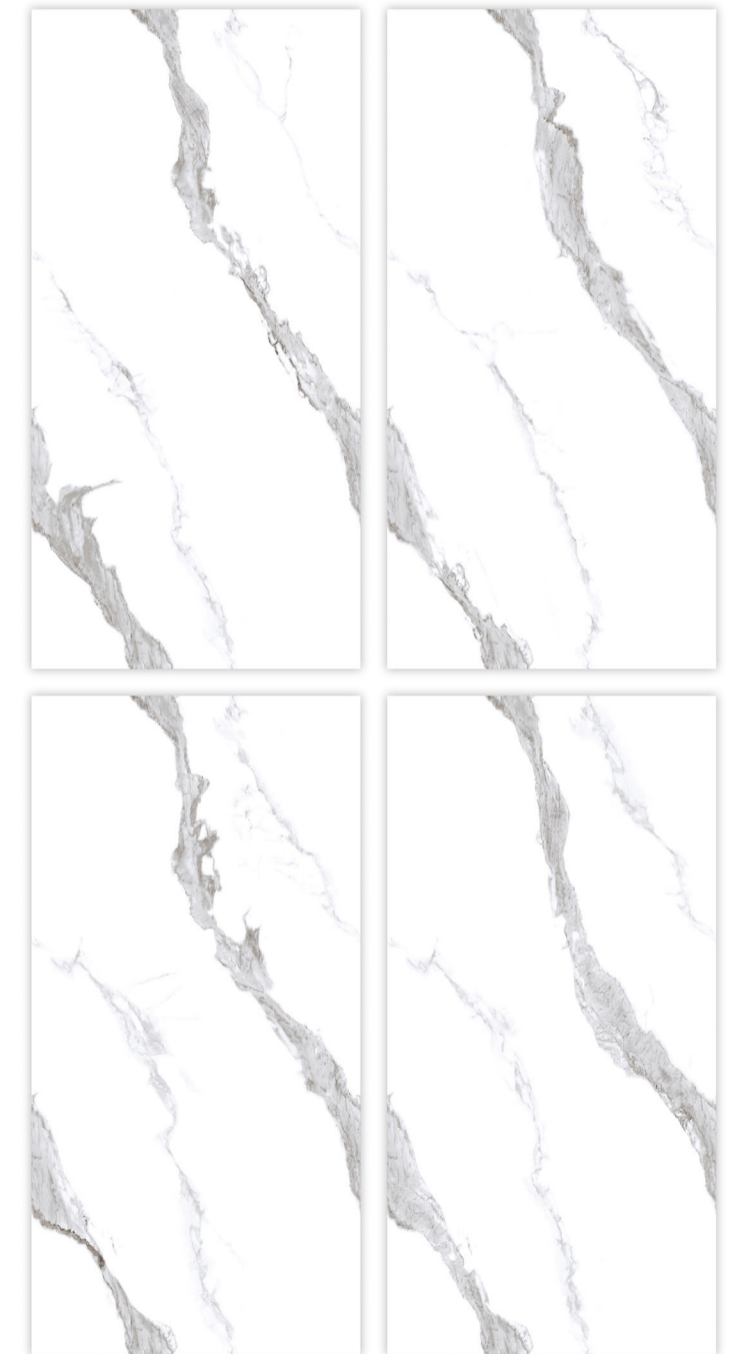

Surface: Glossy

OKLAY GOLD

600X600MM | 600X1200MM

Surface: Glossy

POWEL WHITE

600X600MM | 600X1200MM

SCRATCH & IMPACT RESISTANT

DIMENSIONAL STABILITY