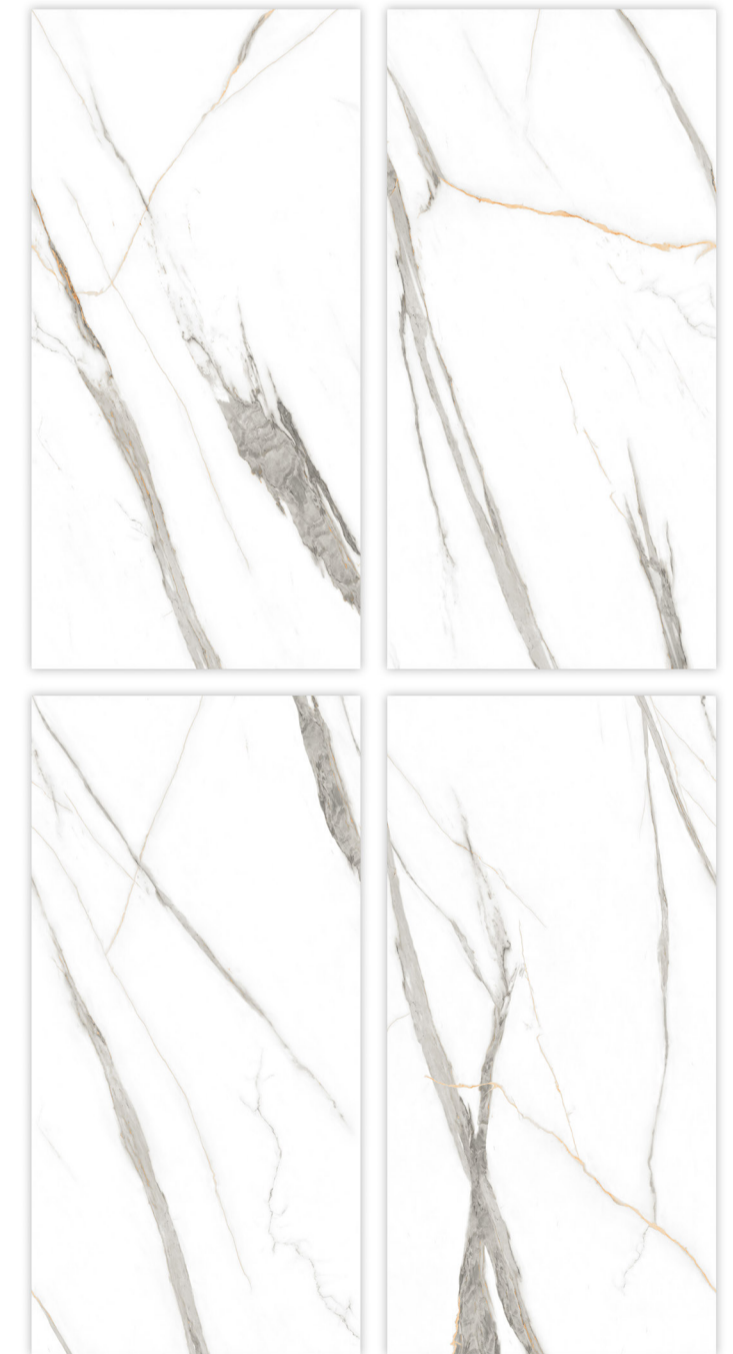

Glazed **Vitrifide Tiles**

Surface: Glossy

STATUARIO LEGEND

600X600MM | 600X1200MM

Surface: Glossy

SUPREM STATUARIO

600X600MM | 600X1200MM

SCRATCH & IMPACT RESISTANT