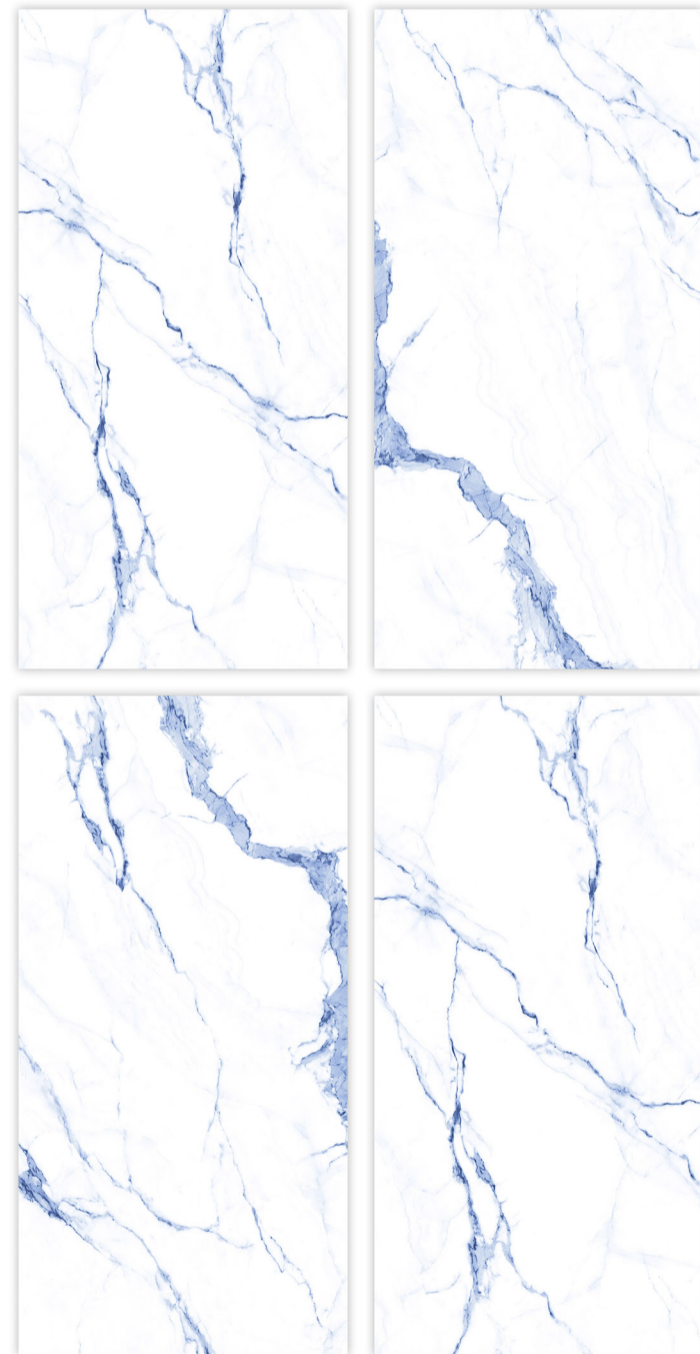

COLOR STABILITY

TAILORED DESIGN

WATER RESISTANT

Glazed **Vitrifide Tiles**

Surface: Glossy

LILKA BLUE

600X600MM | 600X1200MM

Surface: Glossy