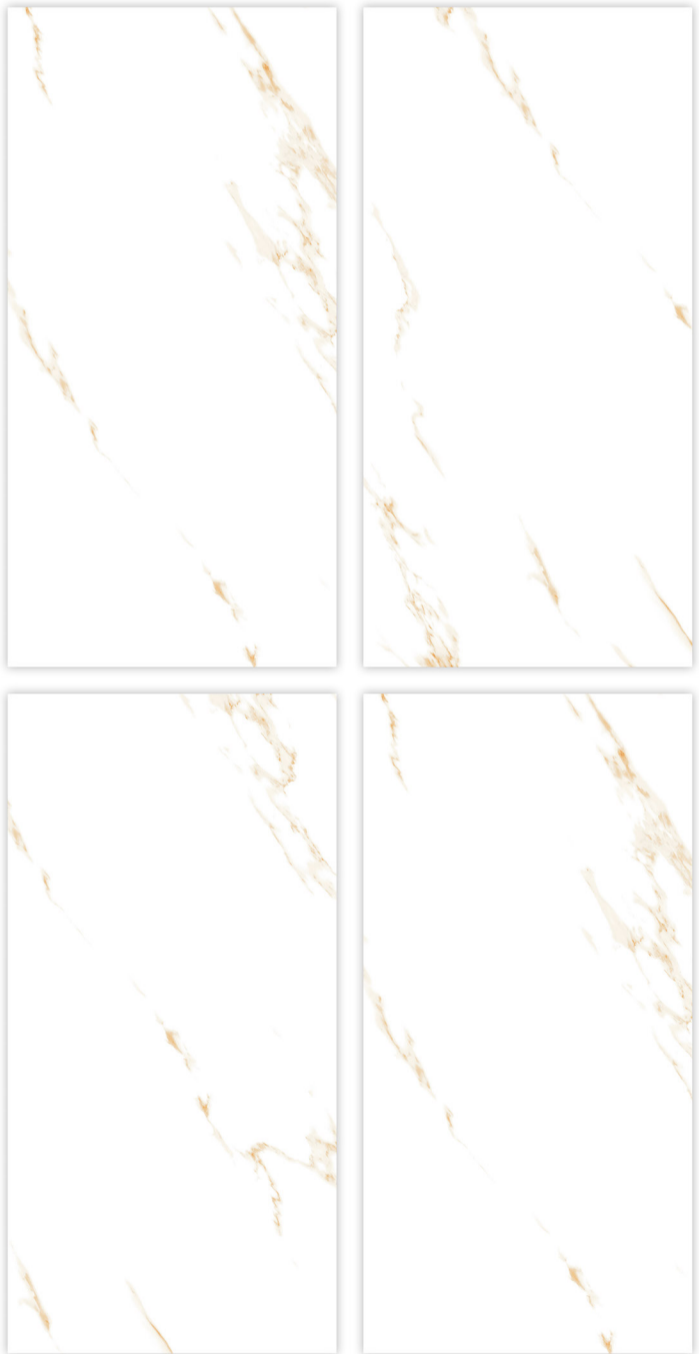

RESISTANT TO STAINS

EASY TO CLEAN

COLOR STABILITY

TAILORED DESIGN

WATER RESISTANT

Glazed
**Vitrifide
Tiles**

Surface: Glossy

CALCUTTA CREMO