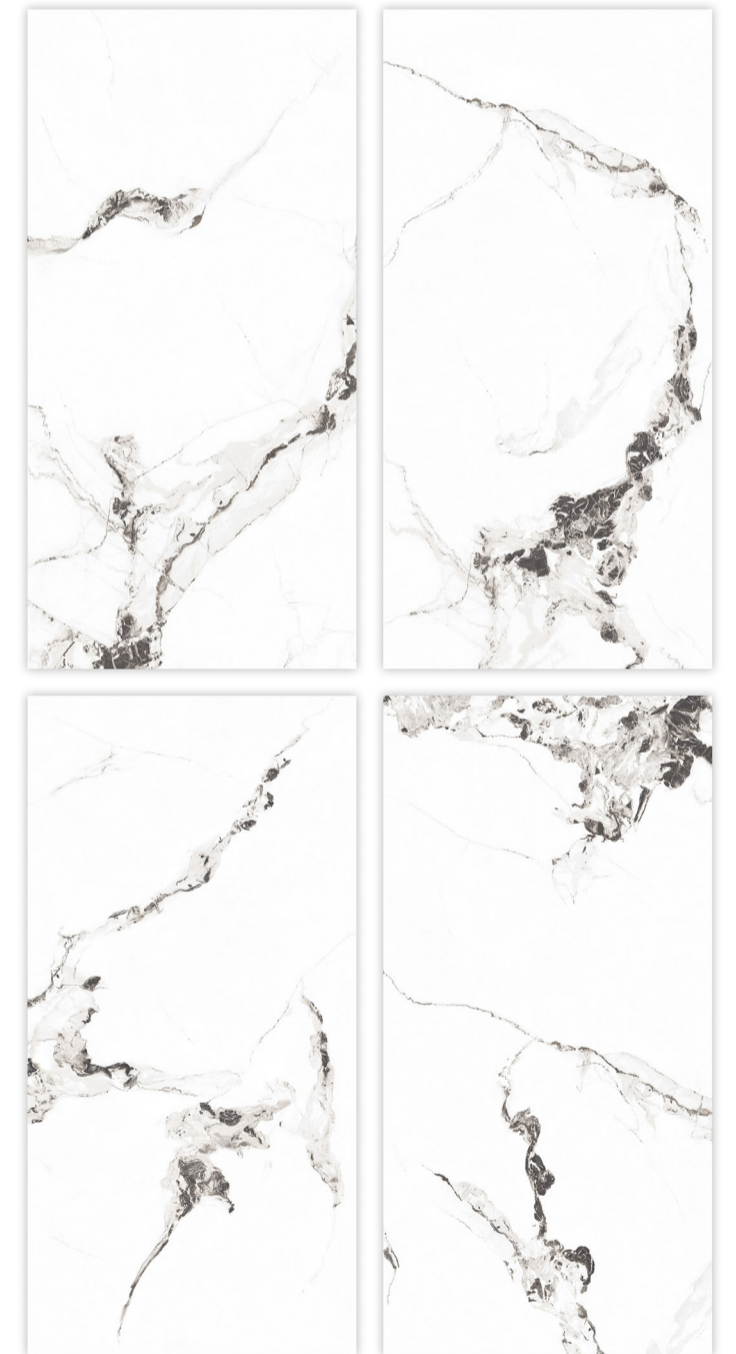

COLOR STABILITY

TAILORED DESIGN

WATER RESISTANT

Glazed **Vitrifide Tiles**

Surface: Glossy

CHICAGO WHITE

600X600MM | 600X1200MM

Surface: Glossy