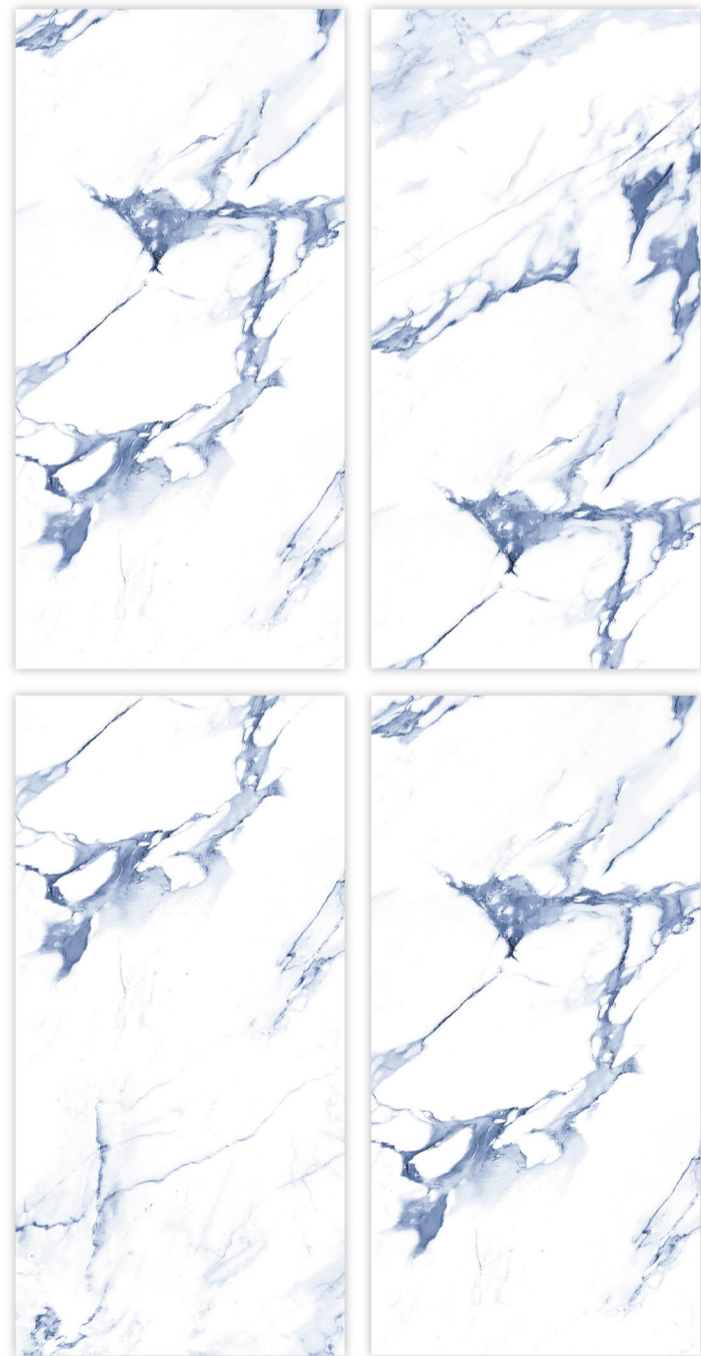

COLOR STABILITY

TAILORED DESIGN

WATER RESISTANT

Glazed
**Vitrifide
Tiles**

Surface: Glossy

SMOCK BLUE

600X600MM | 600X1200MM

Surface: Glossy