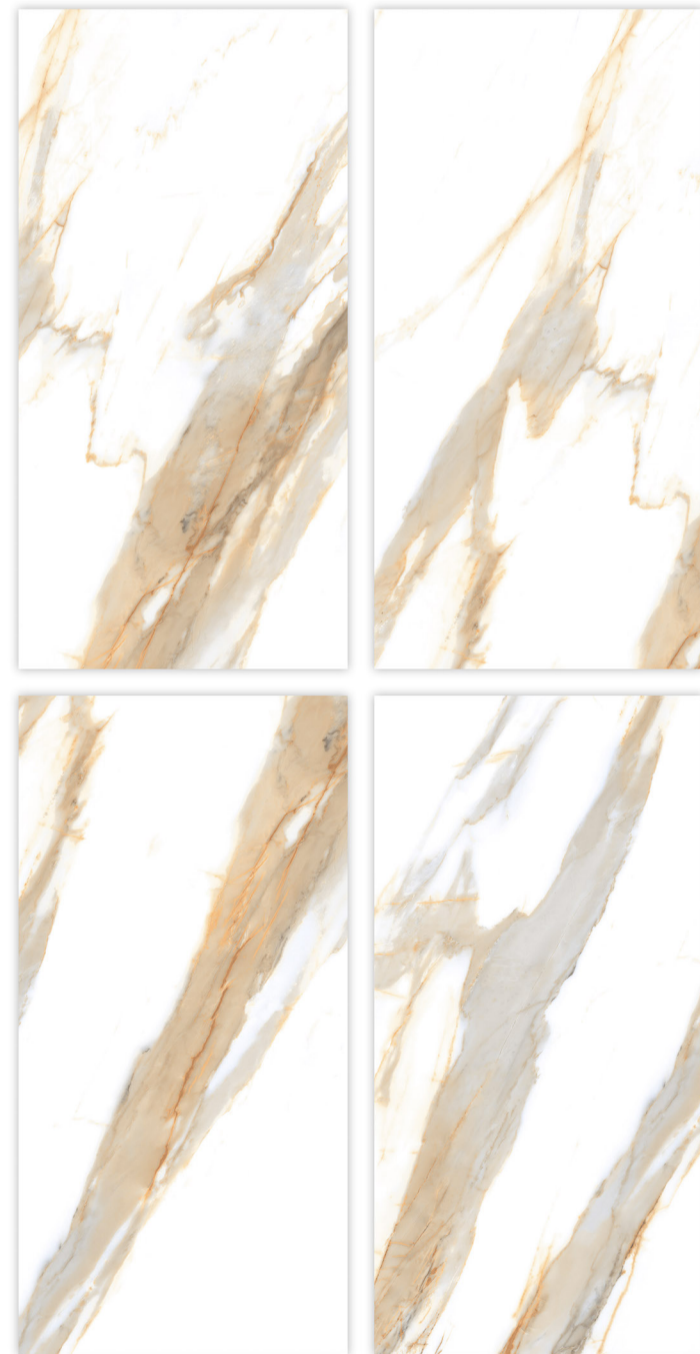

TAILORED DESIGN

WATER RESISTANT

Glazed **Vitrifide Tiles**

Surface: Glossy

CRAZY GOLD

600X600MM | 600X1200MM

Surface: Glossy

CULCUTTA WHITE