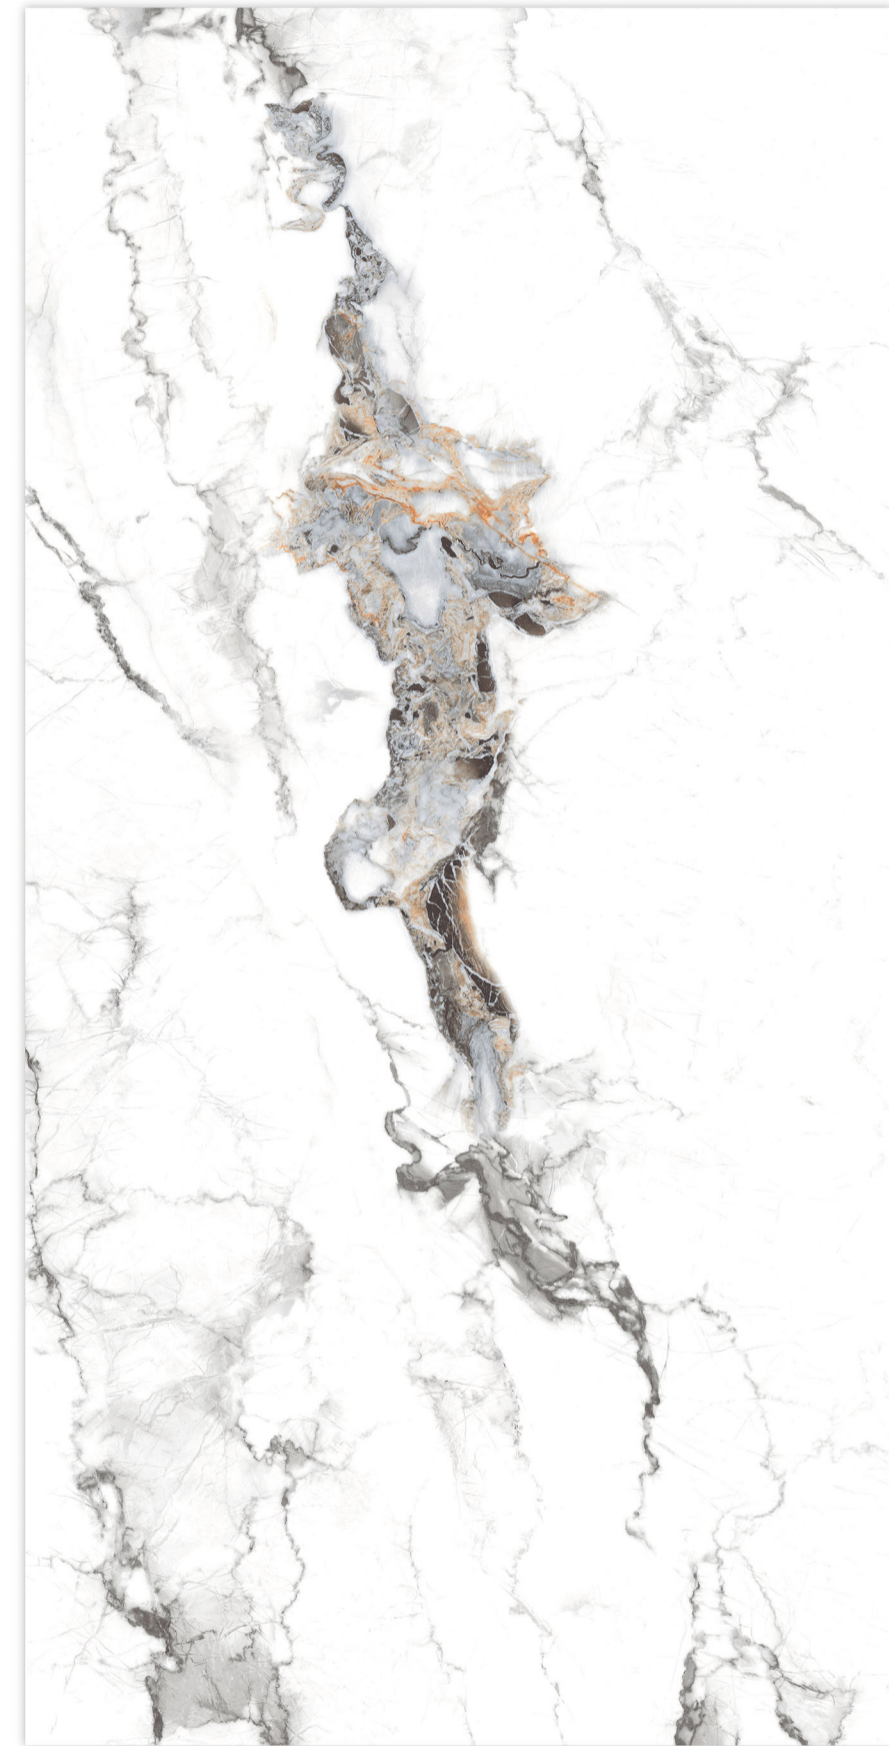

SCRATCH & IMPACT RESISTANT

DIMENSIONAL STABILITY

UNALTERABLE TO UV RAYS

RESISTANT TO STAINS

EASY TO CLEAN

COLOR STABILITY

TAILORED DESIGN

WATER RESISTANT

Glazed
**Vitrifide
Tiles**

Surface: Glossy

CALCUTTA CREMO

600X600MM | 600X1200MM

Surface: Glossy

CAMILLA STATUARIO

600X600MM | 600X1200MM