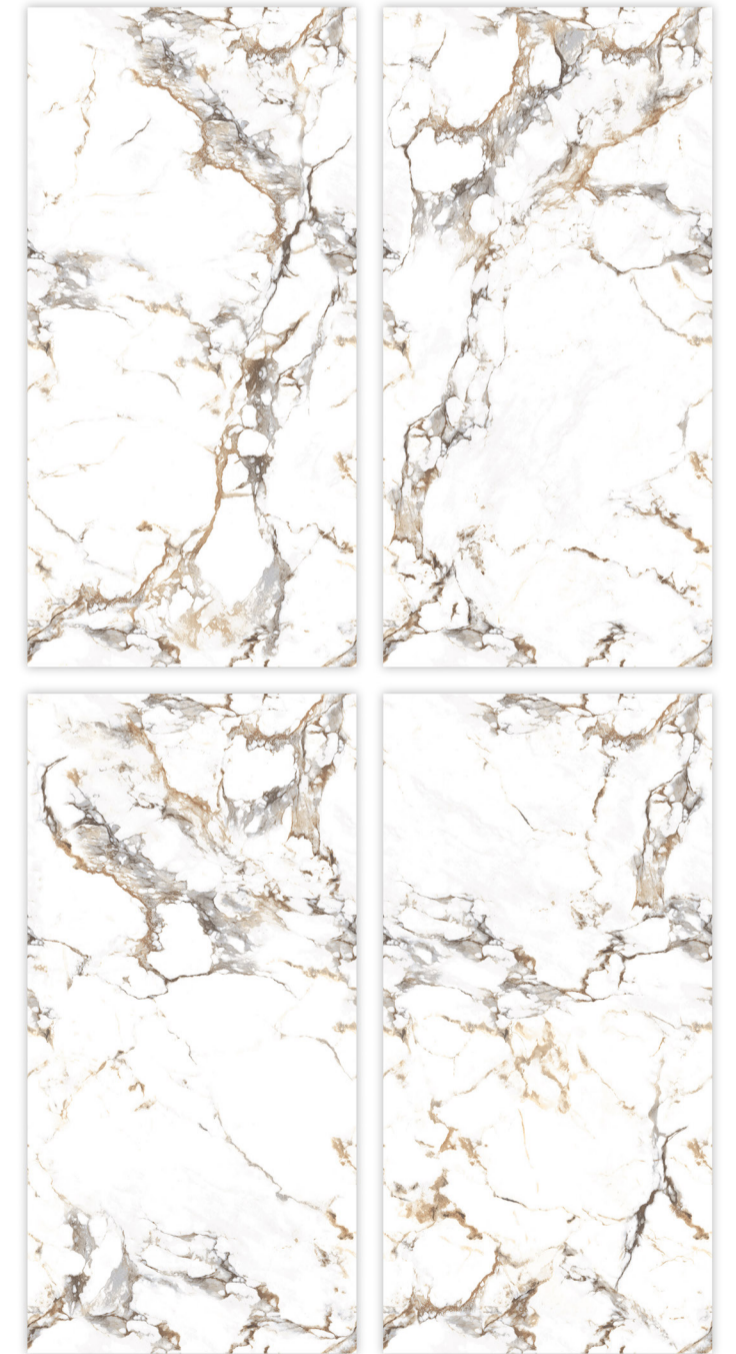

Surface: Glossy

ARABESCATO

600X600MM | 600X1200MM

Surface: Glossy

ARABESCATO CARAMEL

600X600MM | 600X1200MM

SCRATCH & IMPACT RESISTANT

DIMENSIONAL STABILITY