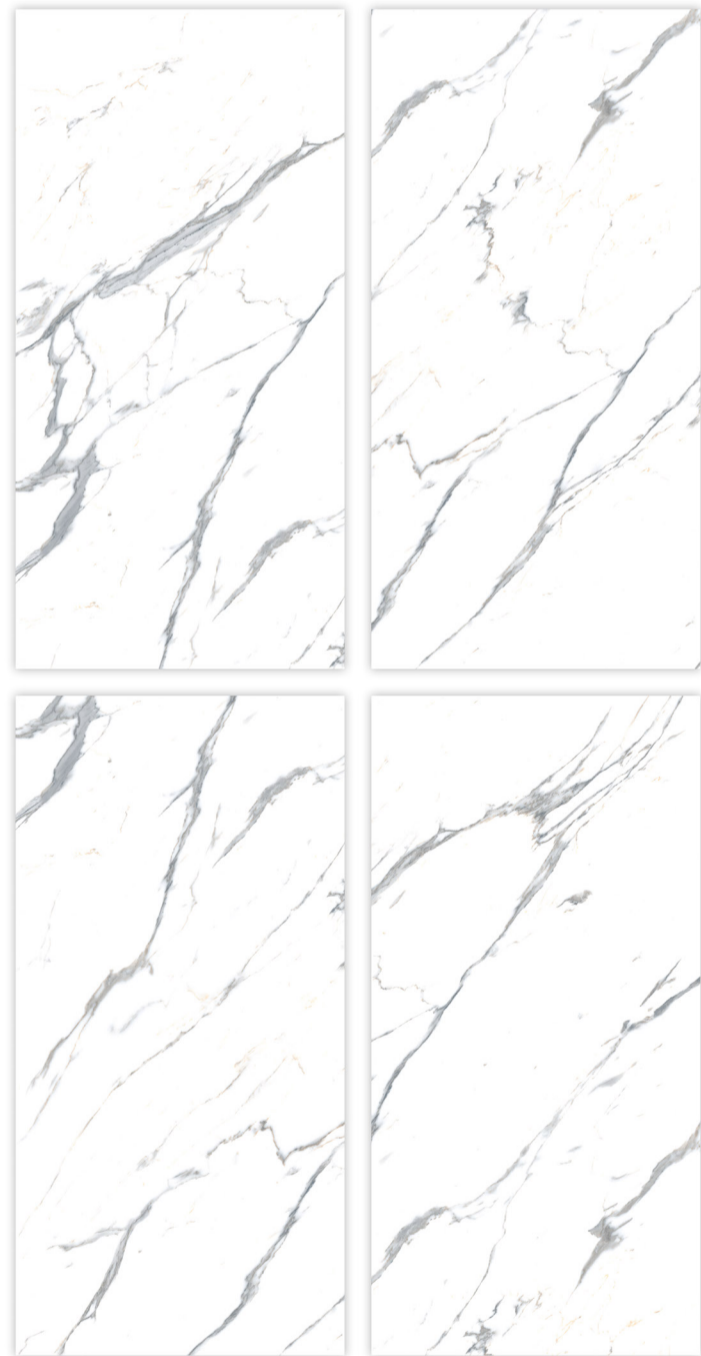

UNALTERABLE TO UV RAYS

RESISTANT TO STAINS

EASY TO CLEAN

COLOR STABILITY

TAILORED DESIGN

WATER RESISTANT

Glazed
Vitrifide Tiles

Surface: Glossy