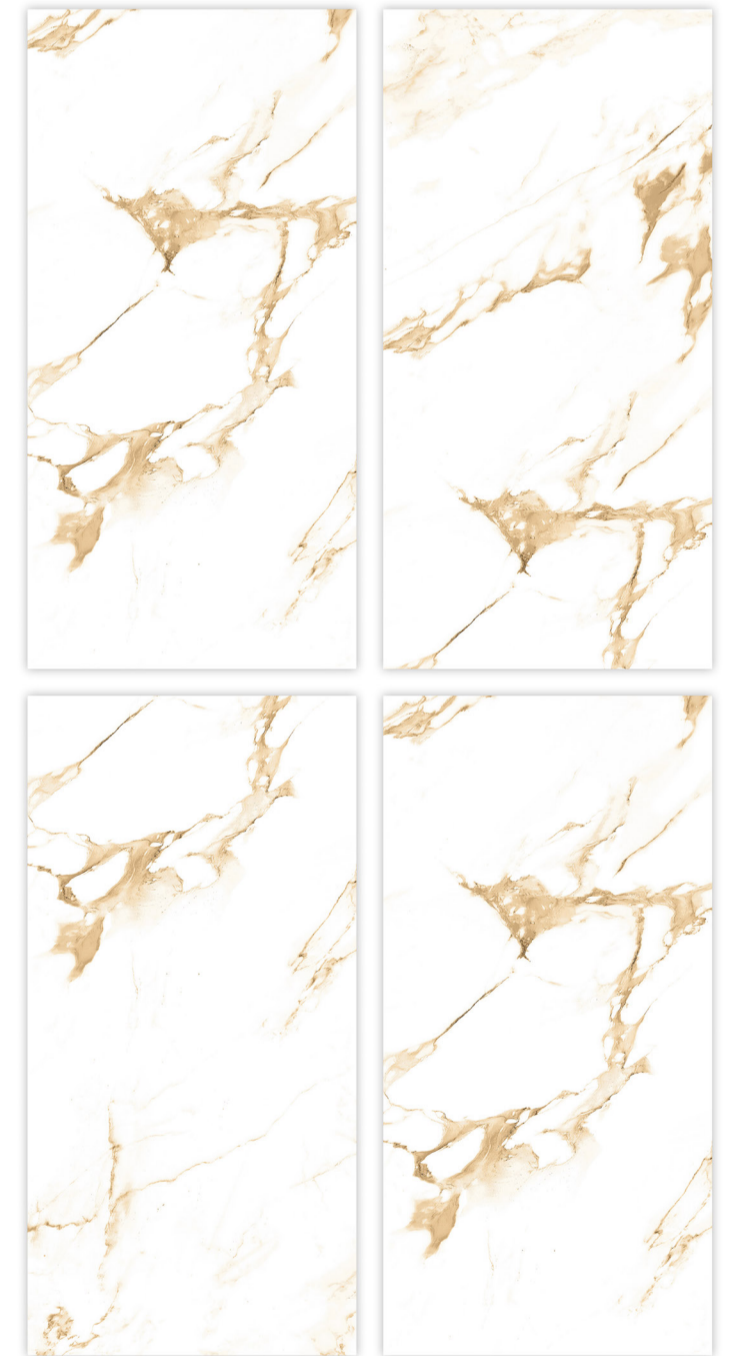

COLOR STABILITY

TAILORED DESIGN

WATER RESISTANT

Glazed
**Vitrifide
Tiles**

Surface: Glossy

SMOCK BLUE

600X600MM | 600X1200MM

Surface: Glossy