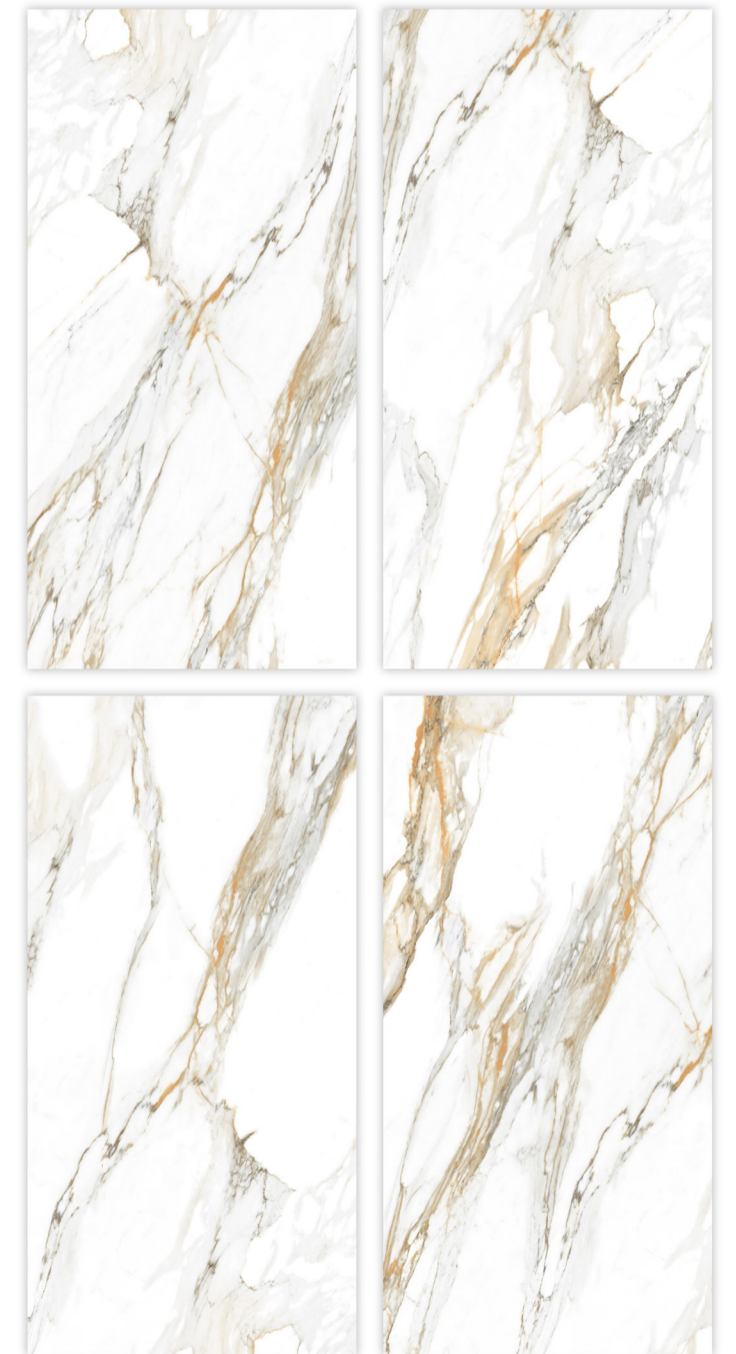

Surface: Glossy