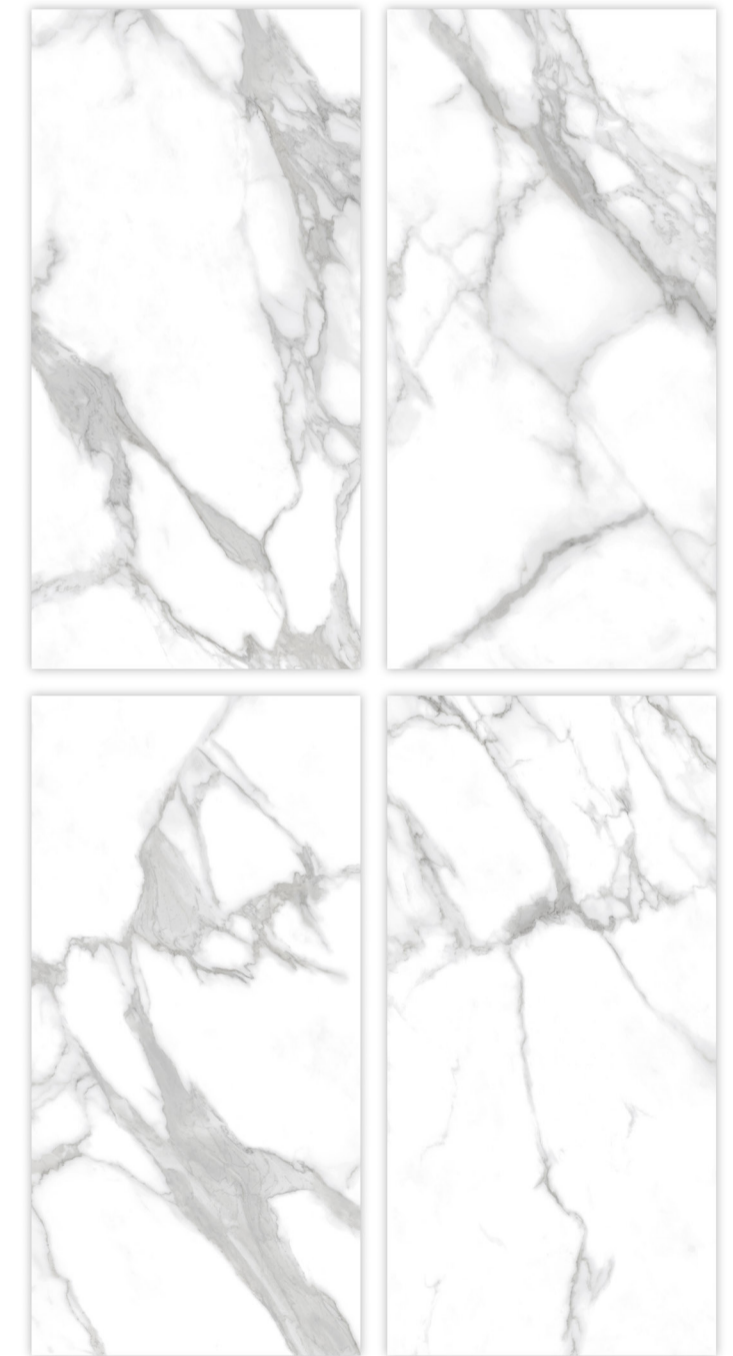

Surface: Glossy