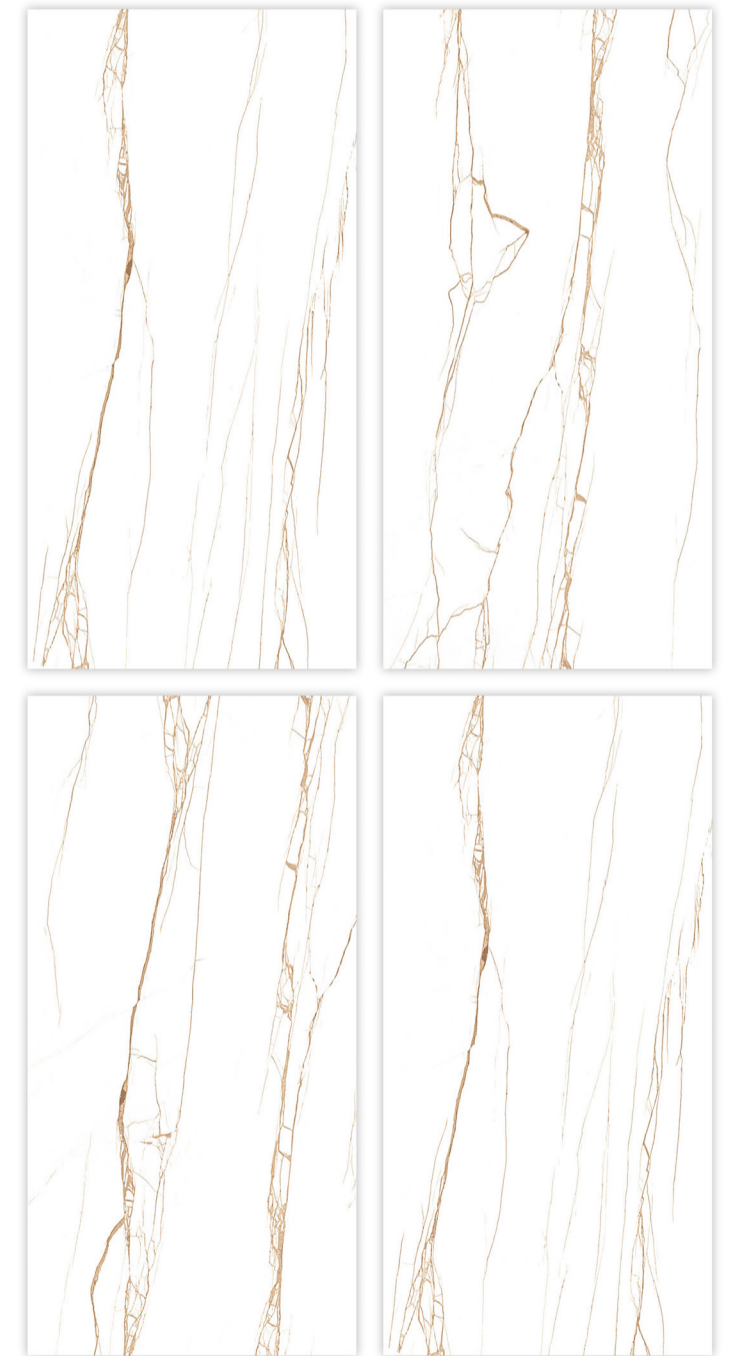

WATER RESISTANT

Glazed
Vitrifide Tiles

Surface: Glossy

AMMOLITE GREY

600X600MM | 600X1200MM

Surface: Glossy

AMMOLITE NATURAL

600X600MM | 600X1200MM