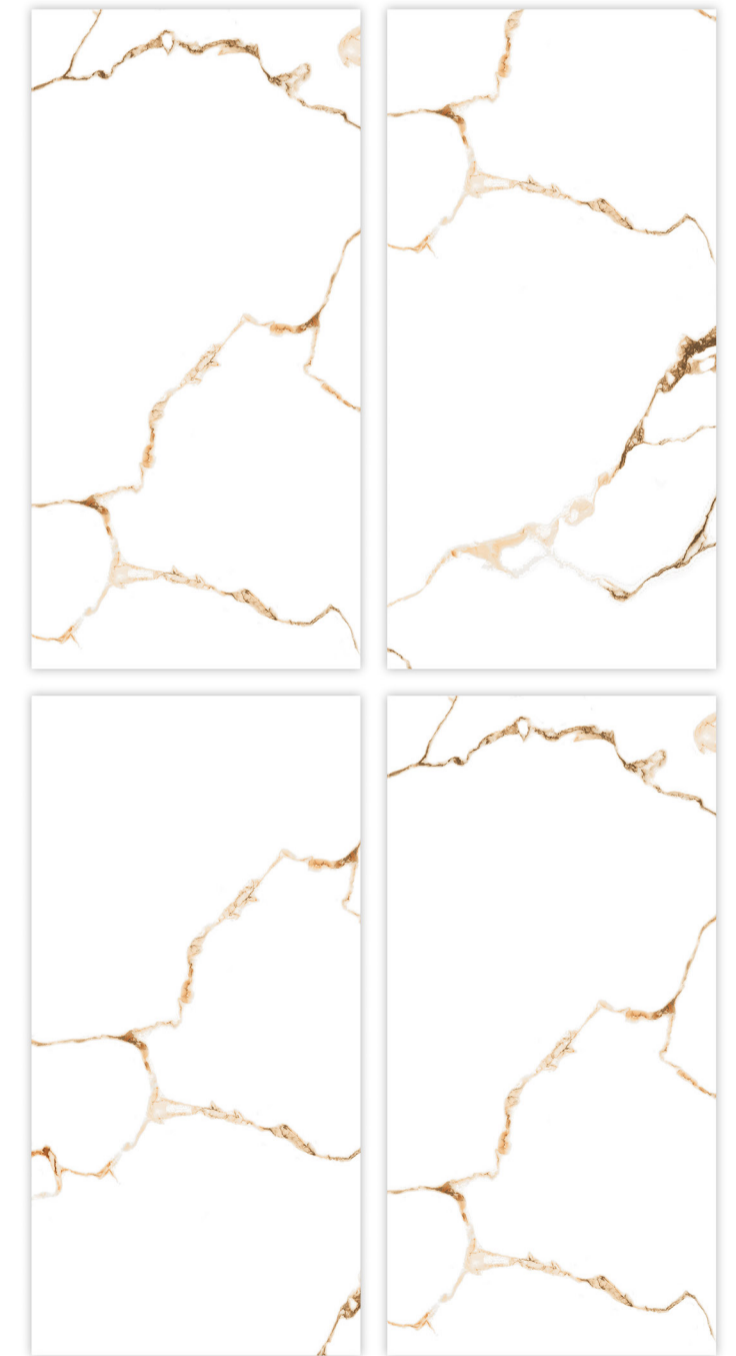

TAILORED DESIGN

WATER RESISTANT

Glazed **Vitrified Tiles**

Surface: Glossy

SOLO BLUE

600X600MM | 600X1200MM

Surface: Glossy

SOLO BROWN