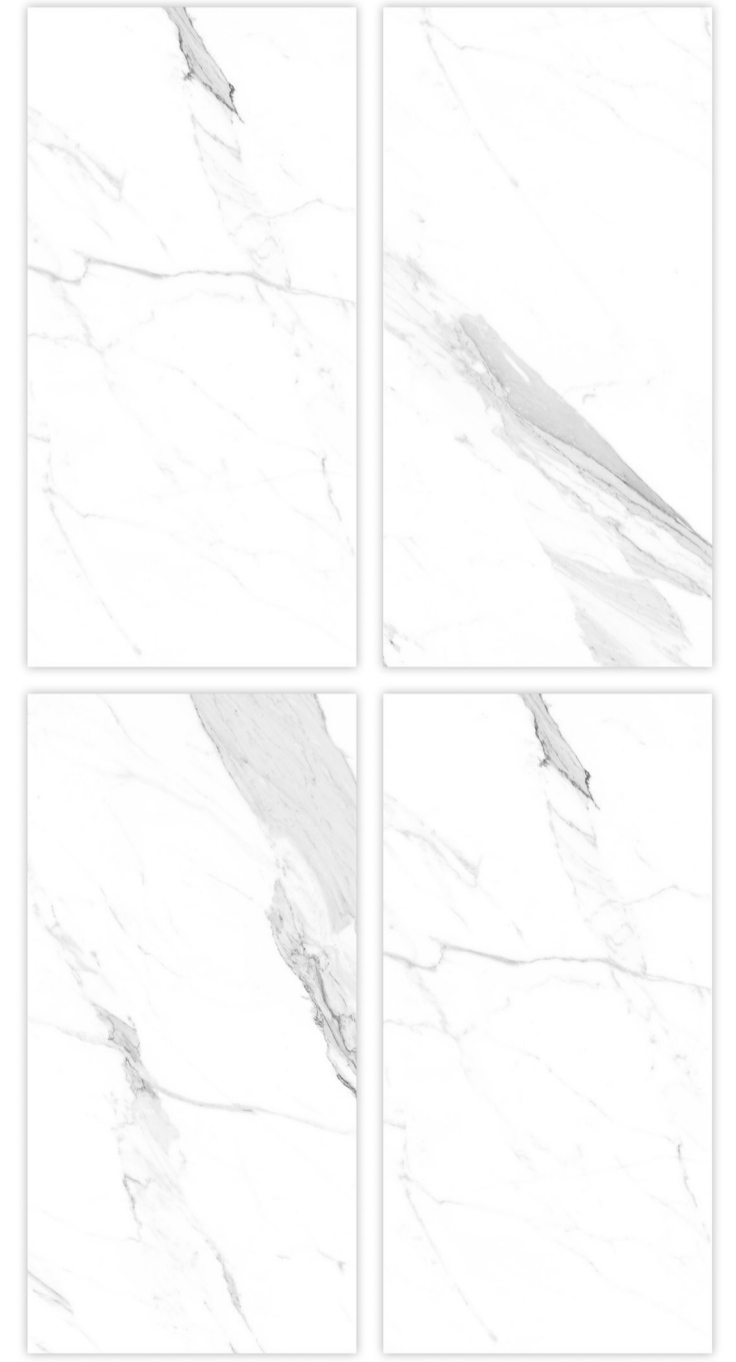

WATER RESISTANT

Glazed
**Vitrifide
Tiles**

Surface: Glossy

MATRIX STATUARIO

600X600MM | 600X1200MM

Surface: Glossy

MONAZ STATUARIO

600X600MM | 600X1200MM