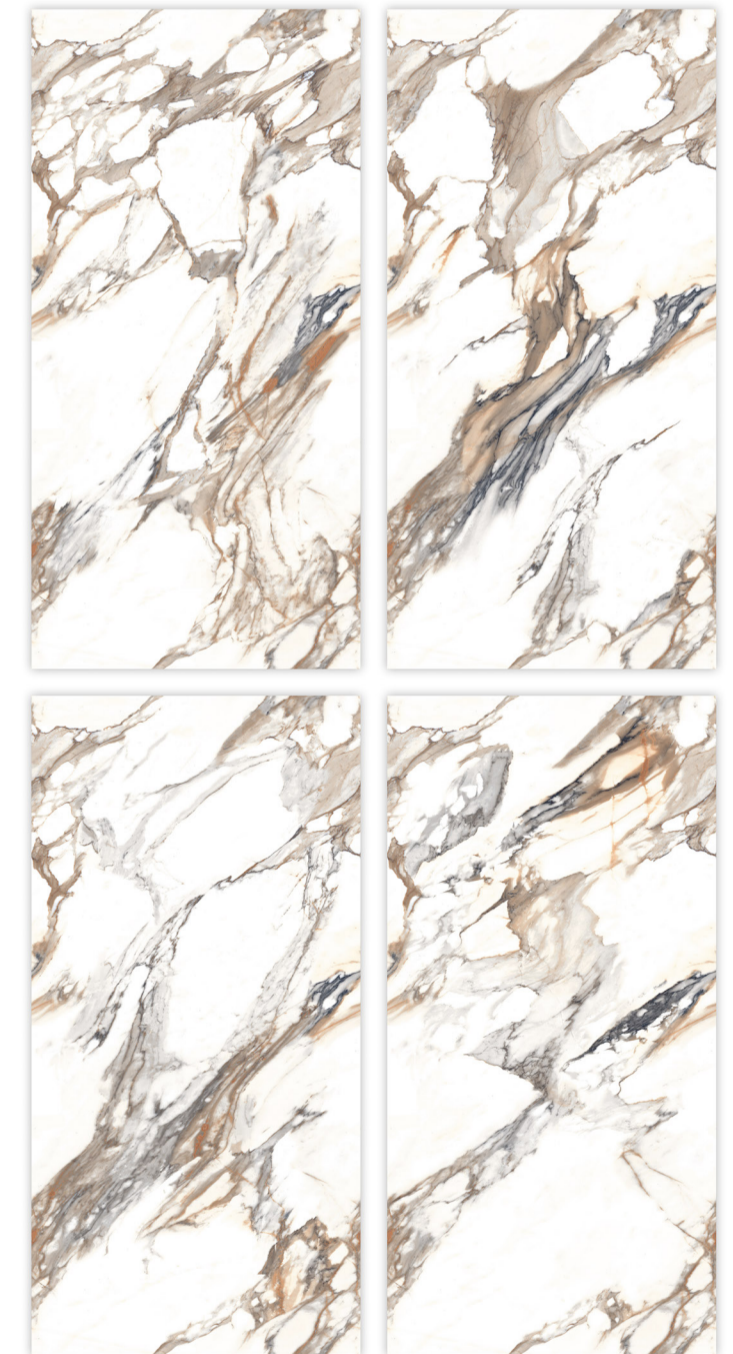

Surface: Glossy