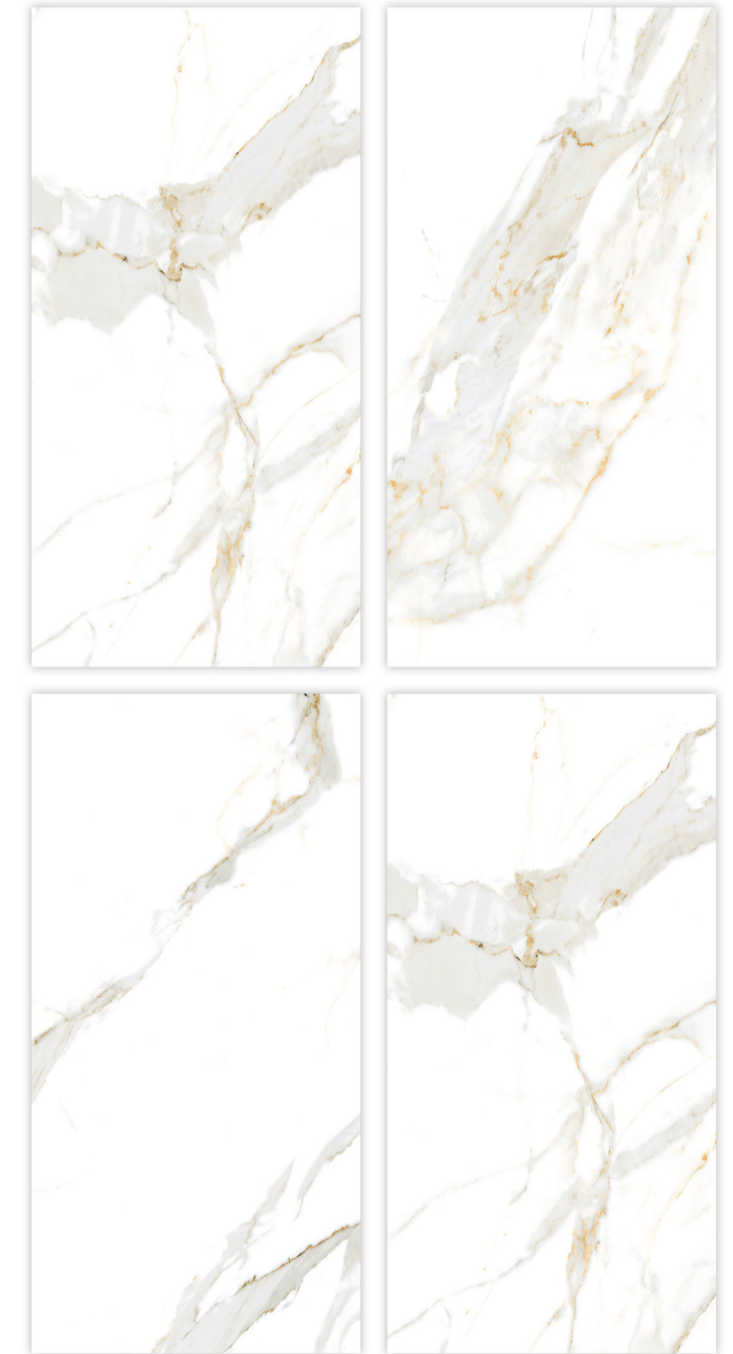

Glazed **Vitrifide Tiles**

Surface: Glossy

MORDEN SATUARIO

600X600MM | 600X1200MM

Surface: Glossy

OCERA WHITE

600X600MM | 600X1200MM

SCRATCH & IMPACT RESISTANT